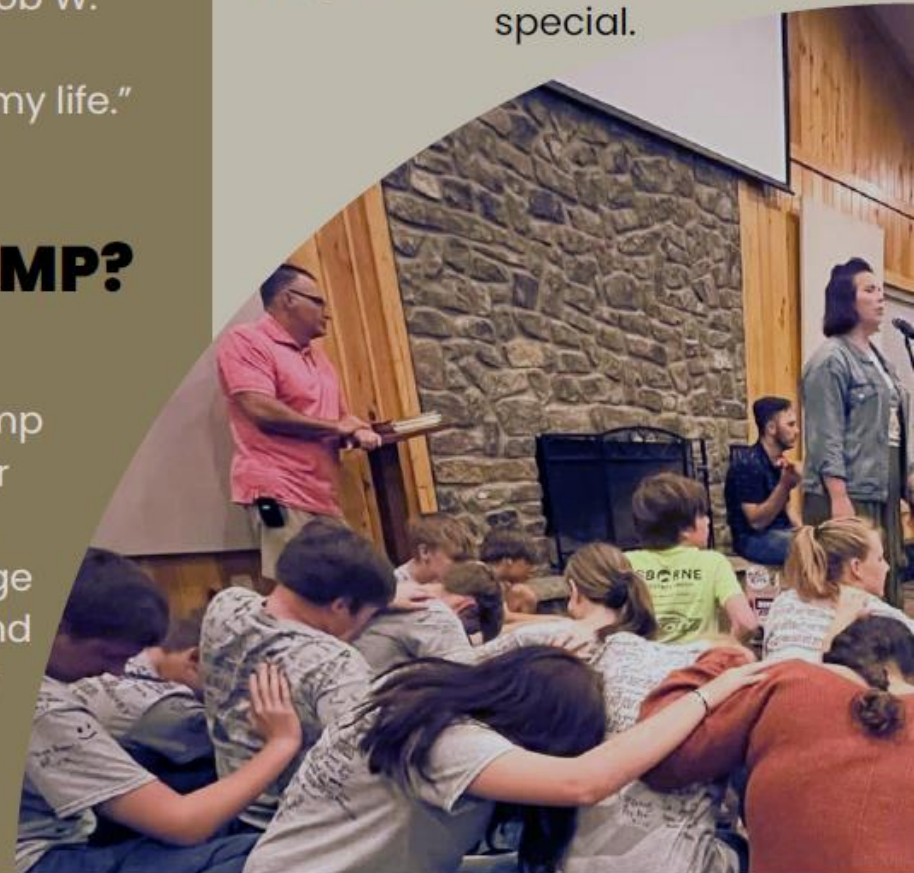

## WHAT TO EXPECT:

At MCLC you can expect to develop your God given gifts and learn how to practically use those gifts in leadership of the Church while at camp through scripture memorization, nightly worship, fun activities like zip lining, daily competitive games, gaga ball, laughter, and so much more!